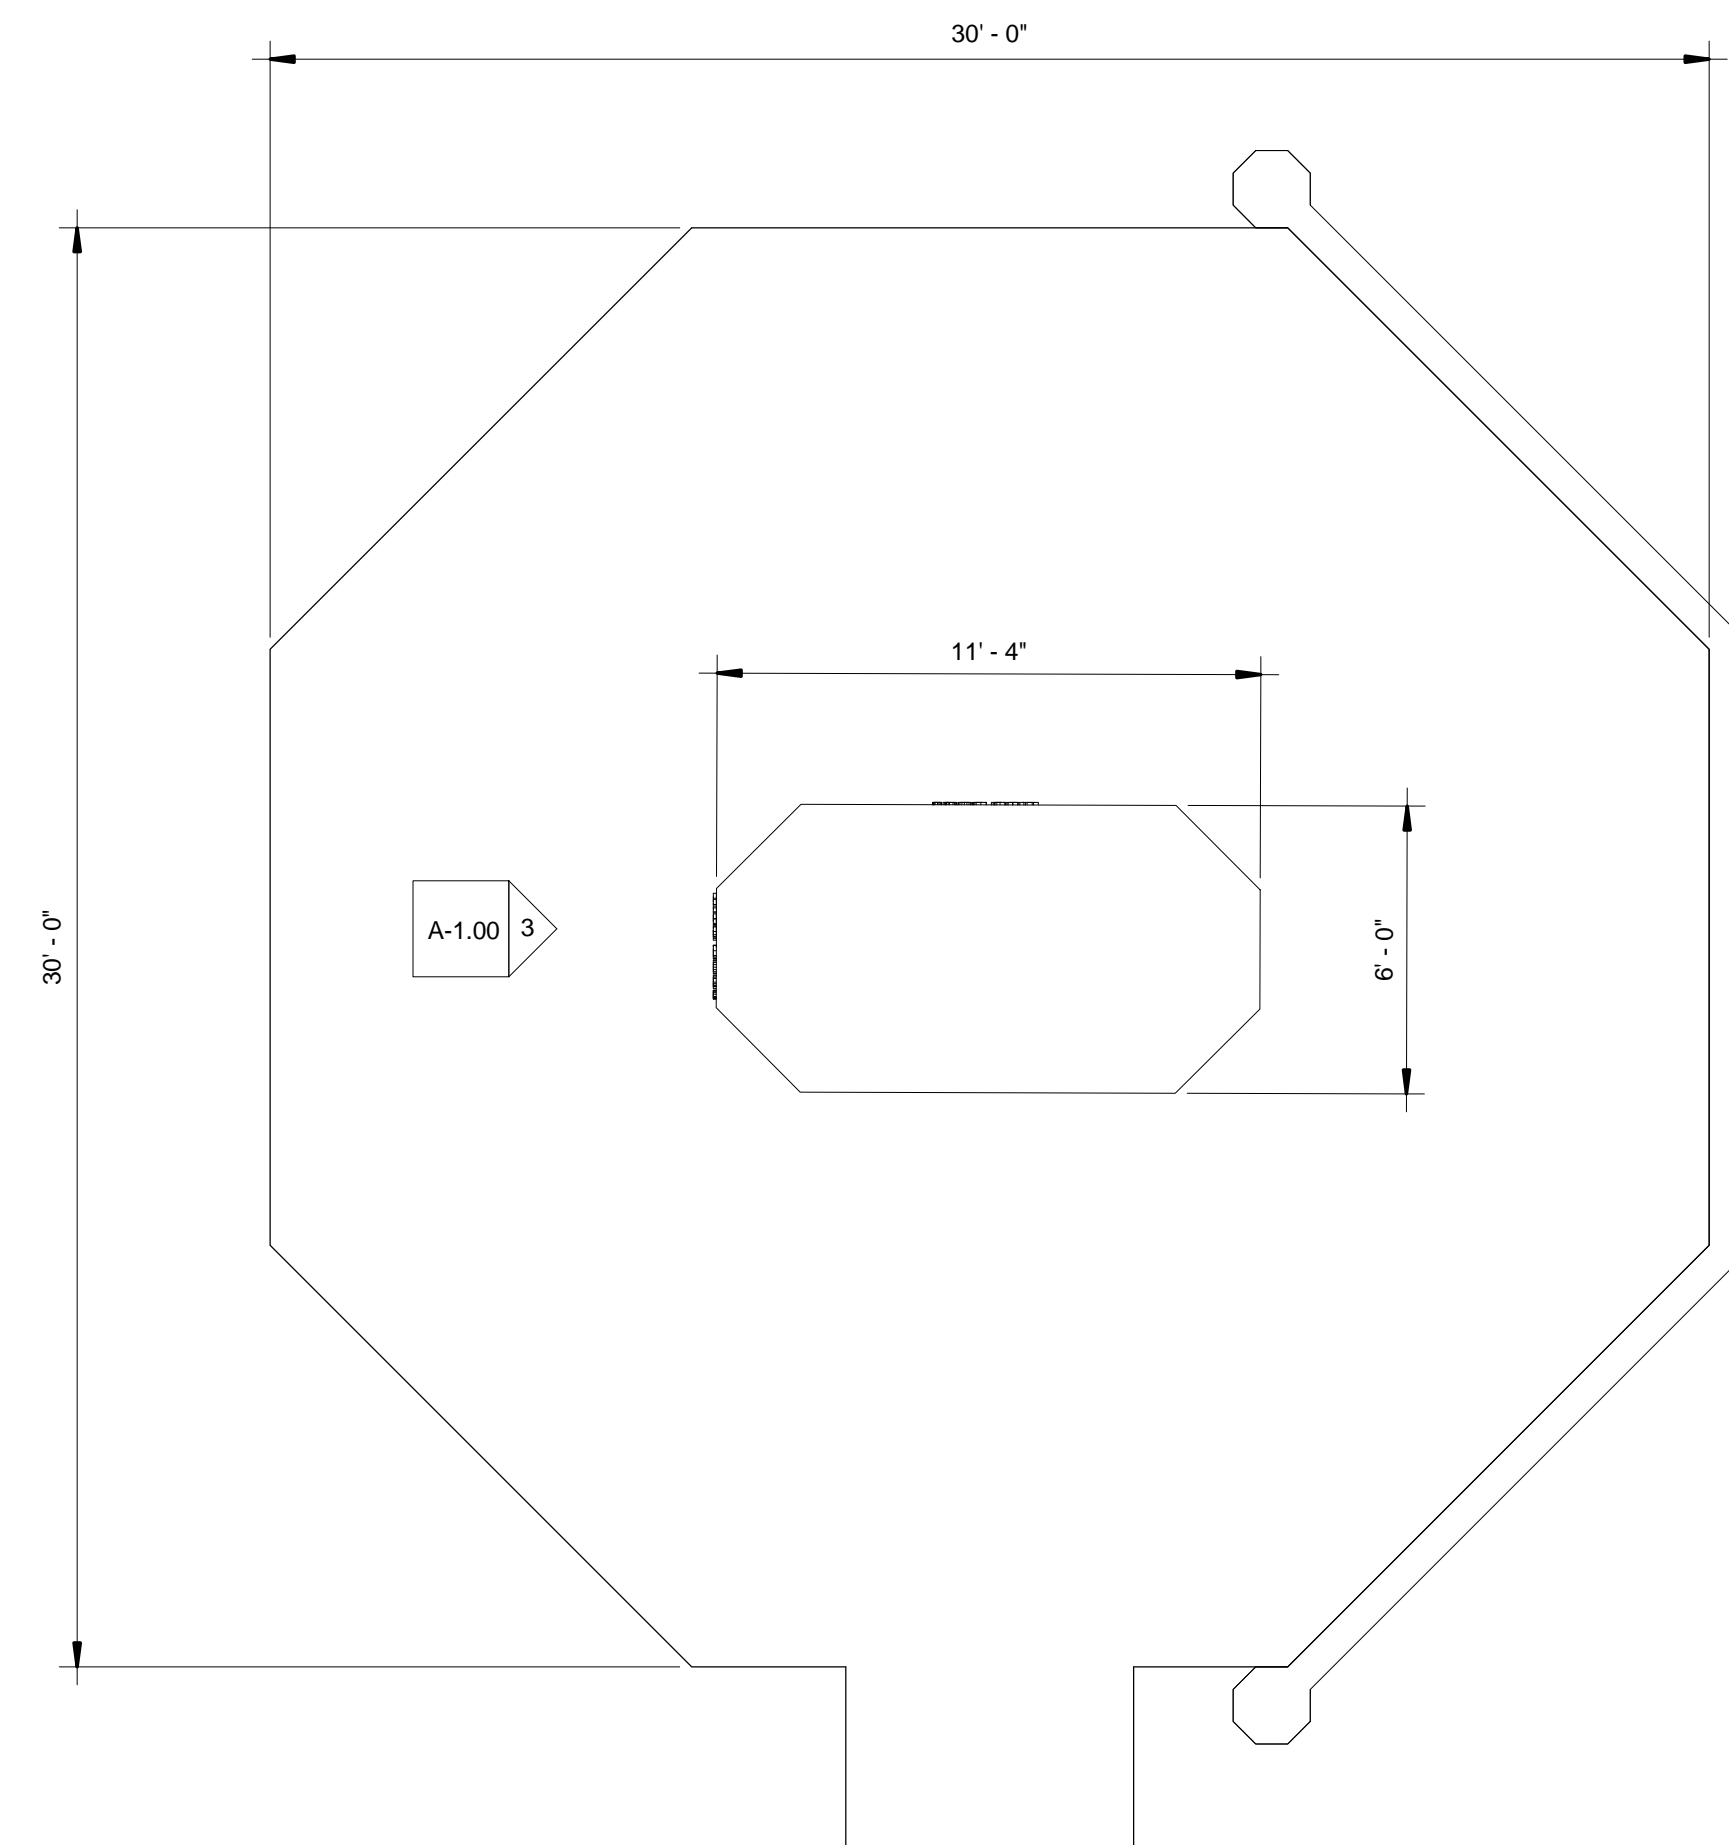

1
A-1.00
1/8" = 1'-0"

3
A-1.00
1/4" = 1'-0"

2
A-1.00
1/4" = 1'-0"

| | |
|-------------|-------------|
| PROJECT | Template |
| SHEET TITLE | Plaza Study |

| SHEET ISSUED | REVISION | DESCRIPTION |
|--------------|----------|-------------|
| 07/20/11 | | |

Z:\DRAWING FILES T-Z\War Dog\02-04-14 War Dog Plaza.rvt
DRAWN BY: DMM
DATE: 2/4/2014 10:33:06 AM

DRAWING NO:
A-1.00